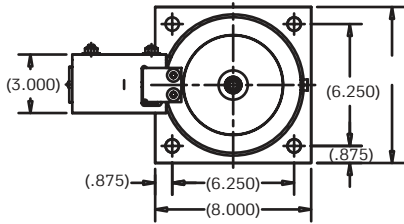

Turn the page to select the correct diameter.

External View
of Buffer

Internal View
of Buffer

(866) 448-3789

expert service • express delivery

Oil Buffers

Select the appropriate diameter:

| Part Number | Diameter "A" | Diameter "B" | Diameter "C" | Diameter "D" | Max Load Rating (lbs) | Min Load Rating (lbs) | Max Rated Strike Speed (fpm) | Buffer Stroke |
|-------------|--------------|--------------|--------------|--------------|-----------------------|-----------------------|------------------------------|---------------|
| 6002AB1 | 27.500 | 22.500 | 12.750 | 11.750 | 11000 | 1425 | 288 | 5.00 |
| 6002AB2 | 31.000 | 22.500 | 12.750 | 11.750 | 11000 | 1425 | 402 | 8.50 |
| 6002AB3 | 34.500 | 23.500 | 15.250 | 14.250 | 11000 | 1425 | 460 | 11.00 |
| 6002AB4 | 49.250 | 32.250 | 21.250 | 20.250 | 11000 | 1425 | 575 | 17.00 |
| 6002AB6 | 88.750 | 55.500 | 37.500 | 36.500 | 11000 | 1425 | 805 | 33.25 |
| 6002AB7 | 114.500 | 70.750 | 48.000 | 47.000 | 11000 | 1425 | 920 | 43.75 |
| 6002AB8 | 174.750 | 106.250 | 72.750 | 71.750 | 7000 | 1900 | 1150 | 68.50 |