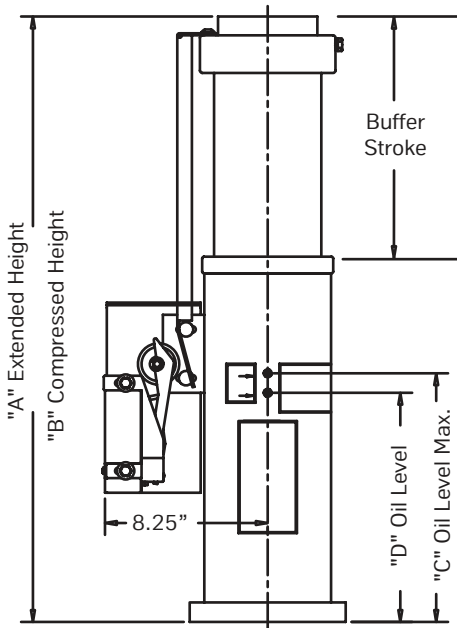

Turn the page to select the correct diameter.

External View
of Buffer

Internal View
of Buffer

(866) 448-3789

expert service • express delivery

Oil Buffers

Select the appropriate diameter:

| Part Number | Diameter "A" | Diameter "B" | Diameter "C" | Diameter "D" | Max Load Rating (lbs) | Min Load Rating (lbs) | Max Rated Strike Speed (fpm) | Buffer Stroke |
|-------------|--------------|--------------|--------------|--------------|-----------------------|-----------------------|------------------------------|---------------|
| 6002AB1 | 27.500 | 22.500 | 12.750 | 11.750 | 11000 | 1425 | 288 | 5.00 |
| 6002AB2 | 31.000 | 22.500 | 12.750 | 11.750 | 11000 | 1425 | 402 | 8.50 |
| 6002AB3 | 34.500 | 23.500 | 15.250 | 14.250 | 11000 | 1425 | 460 | 11.00 |
| 6002AB4 | 49.250 | 32.250 | 21.250 | 20.250 | 11000 | 1425 | 575 | 17.00 |
| 6002AB6 | 88.750 | 55.500 | 37.500 | 36.500 | 11000 | 1425 | 805 | 33.25 |
| 6002AB7 | 114.500 | 70.750 | 48.000 | 47.000 | 11000 | 1425 | 920 | 43.75 |
| 6002AB8 | 174.750 | 106.250 | 72.750 | 71.750 | 7000 | 1900 | 1150 | 68.50 |